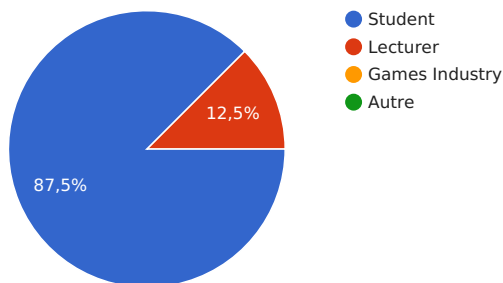

SITUATION Survey

10 réponses

What is your age group? (10 réponses)

What is your profession? (8 réponses)

On a scale of 1 to 10, what would you rate the aesthetics of the game? (10 réponses)

On a scale of 1 to 10, what would you rate the texture quality of the environments? (10 réponses)