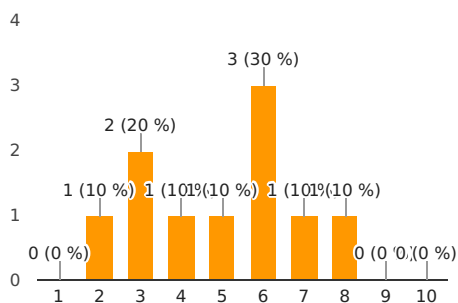

SITUATION Survey

10 réponses

What is your age group? (10 réponses)

What is your profession? (8 réponses)

On a scale of 1 to 10, what would you rate the aesthetics of the game? (10 réponses)

On a scale of 1 to 10, what would you rate the texture quality of the environments? (10 réponses)