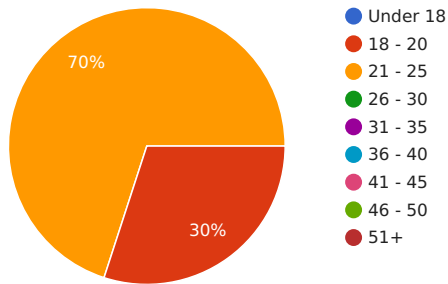

SITUATION Survey

10 réponses

What is your age group? (10 réponses)

What is your profession? (8 réponses)

On a scale of 1 to 10, what would you rate the aesthetics of the game? (10 réponses)

On a scale of 1 to 10, what would you rate the texture quality of the environments? (10 réponses)

On a scale of 1 to 10, what would you rate the lighting of the game? (10 réponses)

What Environment do you prefer? (10 réponses)

Why do you prefer this environment? (4 réponses)

It's the one that has had the most thought go into.