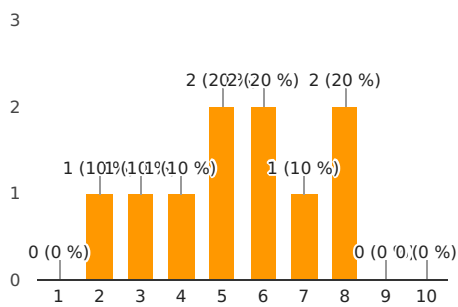

On a scale of 1 to 10, what would you rate the lighting of the game? (10 réponses)