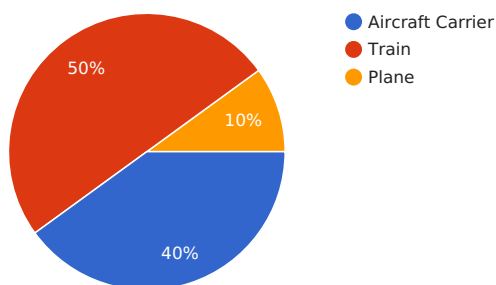

What Environment do you prefer? (10 réponses)