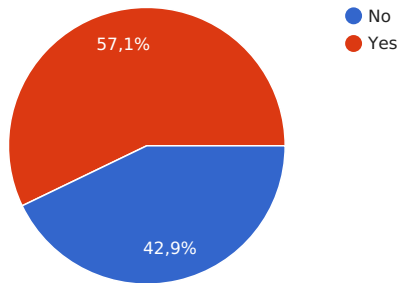

Most Detailed

Best atmosphere

Feels more filled compared to the other environments but lighting can be improved

Did you have any FPS issues? (9 réponses)

Did you have any issues navigating around the levels? (7 réponses)

Nombre de réponses quotidiennes