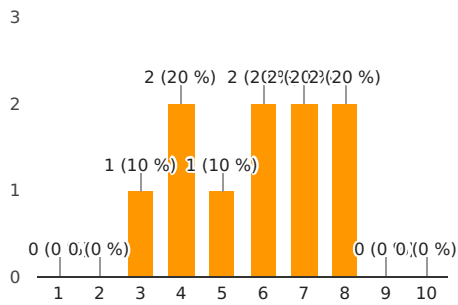

SITUATION Survey

10 réponses

What is your age group? (10 réponses)

What is your profession? (8 réponses)

On a scale of 1 to 10, what would you rate the aesthetics of the game? (10 réponses)

On a scale of 1 to 10, what would you rate the texture quality of the environments? (10 réponses)